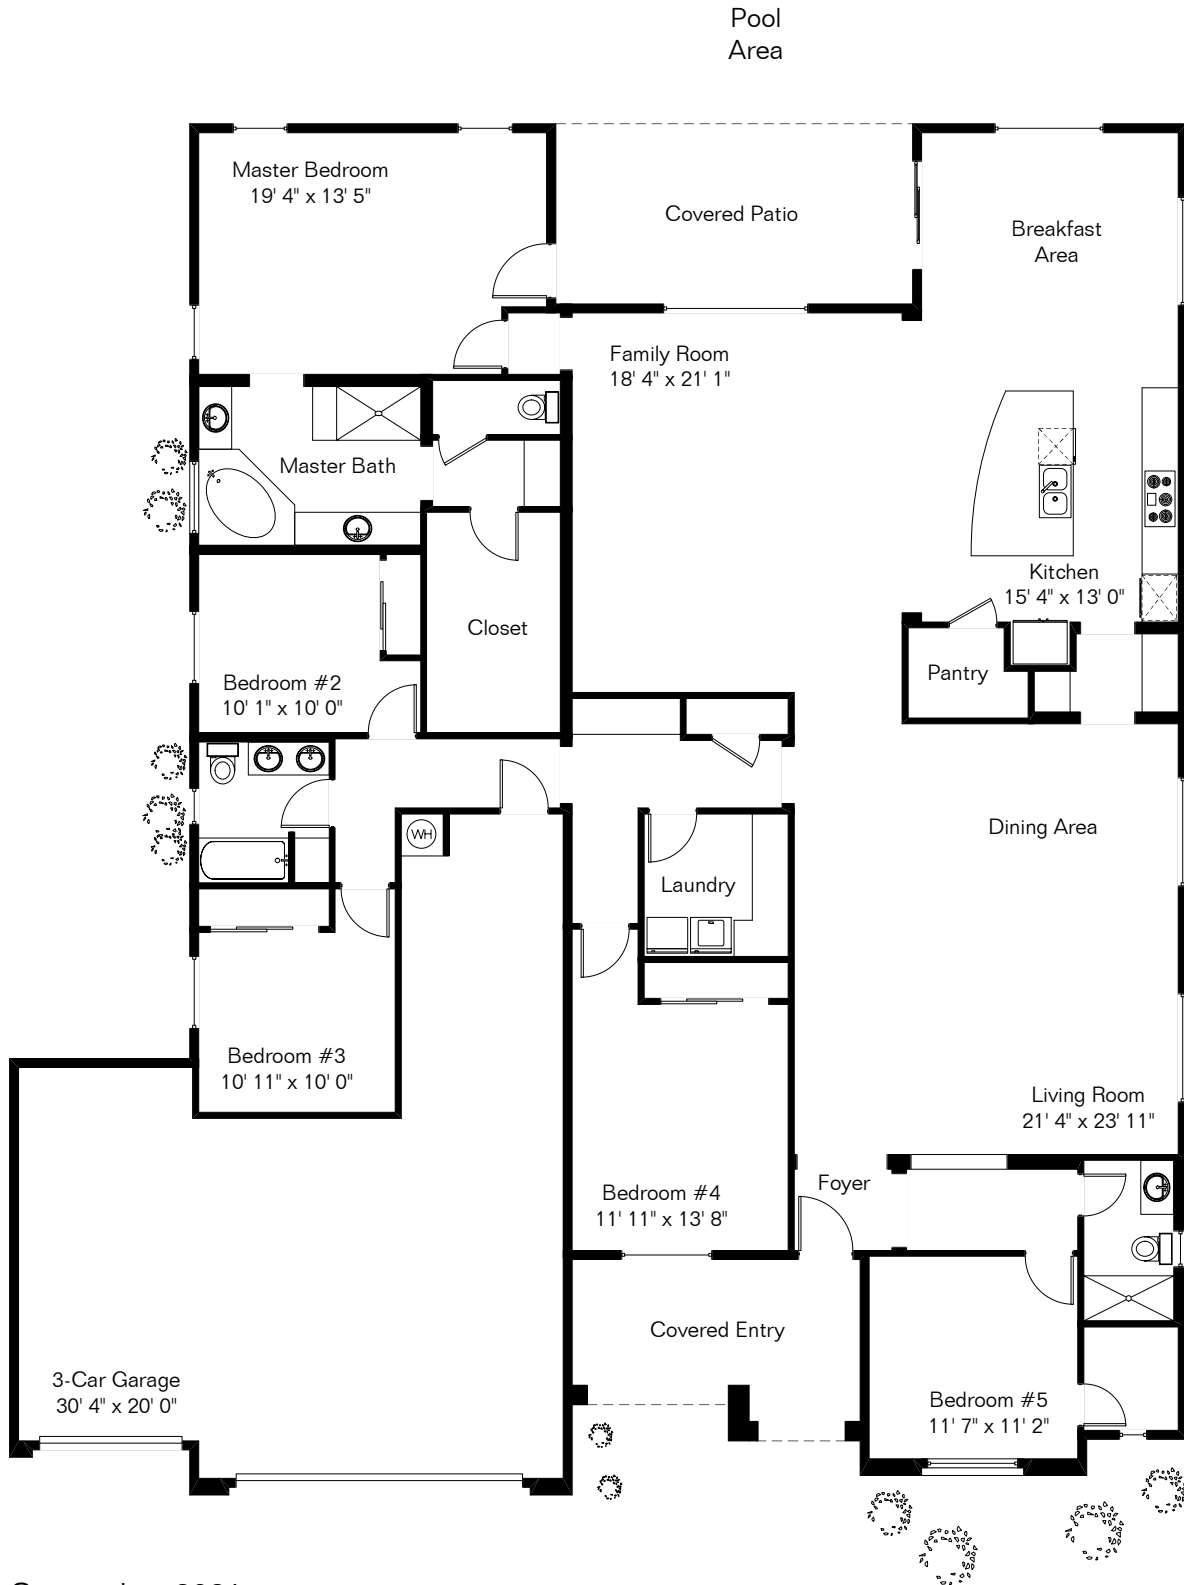

The square footages and room size information are deemed to be reliable but are not guaranteed and should be independently verified. This drawing is for marketing purposes only.

11512 N Vista Ranch Place

Site Visit September 2021

Living Area 3,189 Sq Ft
Garage 804 Sq Ft

Copyright 2021 Floor Plans First! LLC
All Rights Reserved.

Floor Plans First!
See the Floor Plan First!

FloorPlansFirst.com™
(520) 881-1500